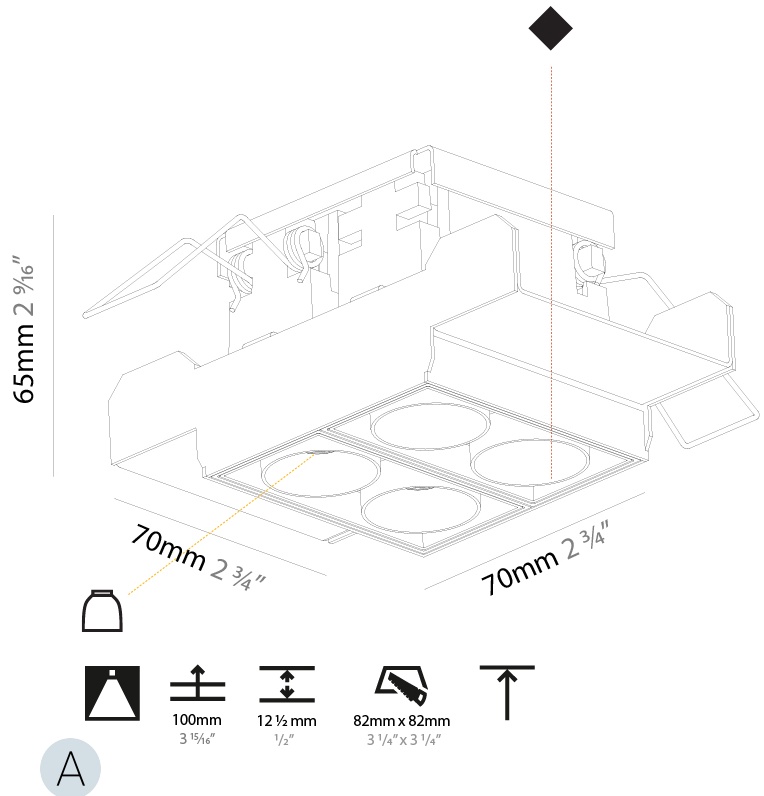

ELECTRICAL

Lamp Type: LED (Zhaga Standard)
Input Wattage (W): 18
Total Output Wattage (W): 16.4
Dimming: Tri-Mode (Non-Dimming and Phase Dimming (120Vac only) and 0-10V Dimming)
Driver Included: No
Driver Location: Recessed Housing
Driver Type: Constant Current - Universal
Driver Class: Class 2
Housing: See components
Input Voltage (V): 120 - 277
Constant Current (MA): 1050

LED

Number of LEDs: 4
Color Temperature (°K): 2700 / 3000 / 3500 / 4000
Max. Delivered Lumen (lm): Max. 887
CRI: >90 CRI
Lamp Life (hrs): 50000
Upon Request: Special Color Temperature

OPTICAL

Reflector: 8 / 18 / 34
Upon Request: Special Beam Angles

RATINGS AND CERTIFICATIONS

Certified By: CSA Certified to UL and CSA Standards
Zaneen Lighting Inc. © 2024, 11801-388-1389, 1-416-247-9389, www.zaneen.com

For International specifications by adding 'INT' at the end of the existing Model #. For assistance on 'custom' specifications, contact zteam@zaneen.com.
In a constant effort to supply the best product, we reserve the right to change specifications or materials without notice. The most recent specification sheets are found at zaneen.com