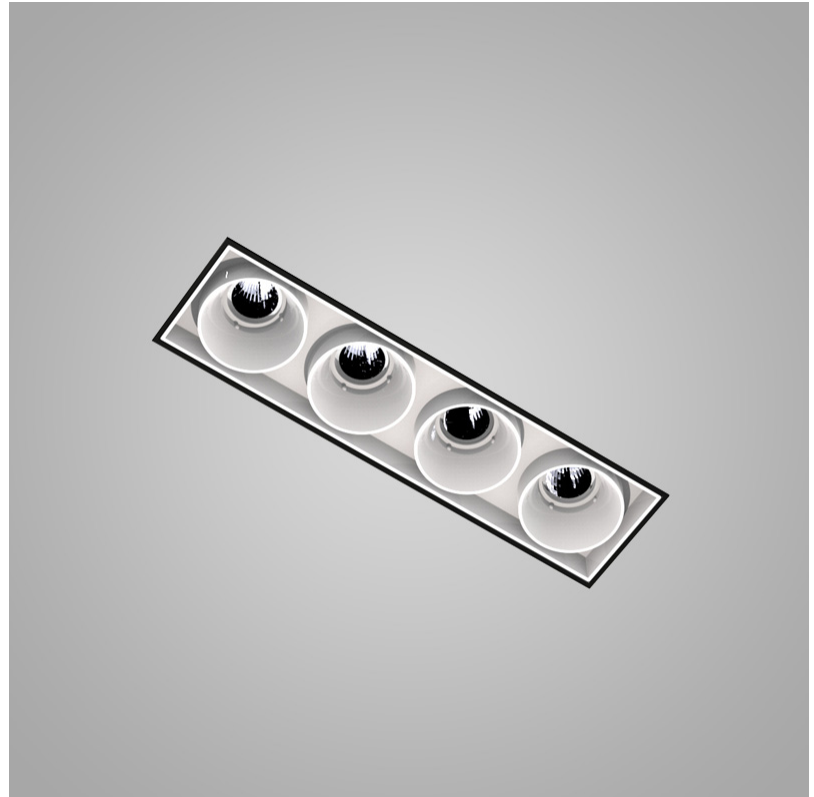

GENERAL

Series: Magiq
Subseries: Magiq 4 Cell
Partner: Prolicht
Division: Architectural
Installation: Trimless
Product Type: Downlight
Mounting Location: Ceiling
Light Distribution: Downlight

PHYSICAL

Aperture Sizes - Downlights: 1"
Shape: Rectangle
Length (mm): 135
Length (in): 5 ⁵/₁₆"
Width (mm): 35
Width (in): 1 ³/₈"
Height (mm): 65
Height (in): 2 ⁹/₁₆"
Ceiling Thickness (mm): 12.5
Ceiling Thickness (in): 1/2
Min. Recessing Depth (mm): 100
Min. Recessing Depth (in): 3 ¹⁵/₁₆"
Weight (kg): 0.403
Weight (lbs): 0.89
Fixture Finish: [BLK / WHI](#)
Fixture Material: Aluminum Die Cast
Cut-out Measurements: 142mm / 5 9/16" x 42mm / 1 5/8"
Upon Request: Unique Ceiling Thickness

ELECTRICAL

Lamp Type: LED (Zhaga Standard)
Input Wattage (W): 14.3
Total Output Wattage (W): 13.3
Dimming: Tri-Mode (Non-Dimming and Phase Dimming (120Vac only) and 0-10V Dimming)
Driver Included: No
Driver Location: Recessed Housing
Driver Type: Constant Current - Universal
Driver Class: Class 2
Housing: See components
Input Voltage (V): 120 - 277
Constant Current (MA): 1050

LED

Number of LEDs: 4
Color Temperature (°K): [2700 / 3000 / 3500 / 4000](#)
Max. Delivered Lumen (lm): 750 / 850 / 862 / 880
CRI: >90 CRI
Lamp Life (hrs): 50000
Upon Request: Special Color Temperature

OPTICAL

Reflector: [8 / 18 / 34](#)
Upon Request: Special Beam Angles

RATINGS AND CERTIFICATIONS

Certified By: CSA Certified to UL and CSA Standards
IP rating: IP20