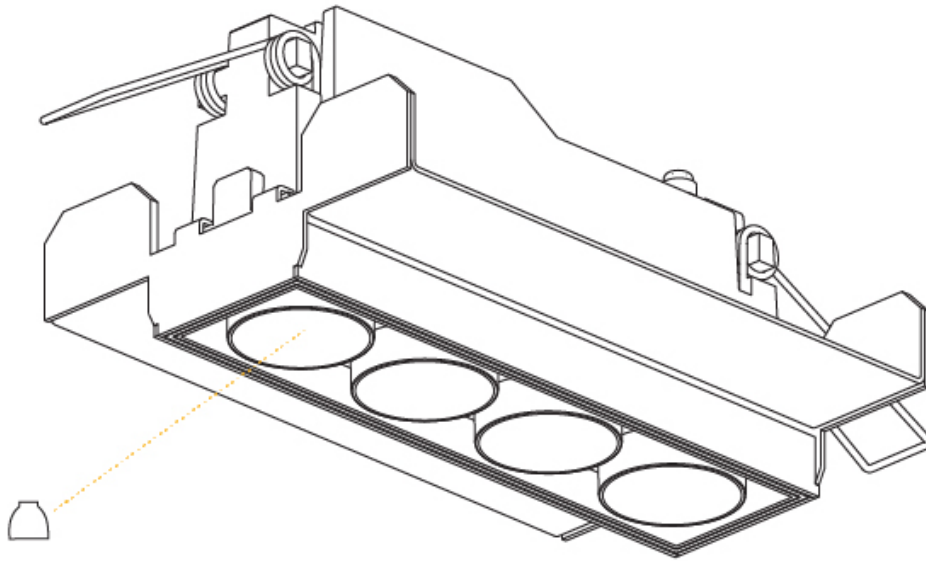

OPTICAL

Reflector: [8 / 18 / 34](#)
 Upon Request: Special Beam Angles

RATINGS AND CERTIFICATIONS

Certified By: CSA Certified to UL and CSA Standards
 IP rating: IP20

MAGIQ 4 CELL TRIMLESS

A35498-

PROJECT	_____
TYPE	_____
SPECIFIER	_____
QUANTITY	_____
DATE	_____